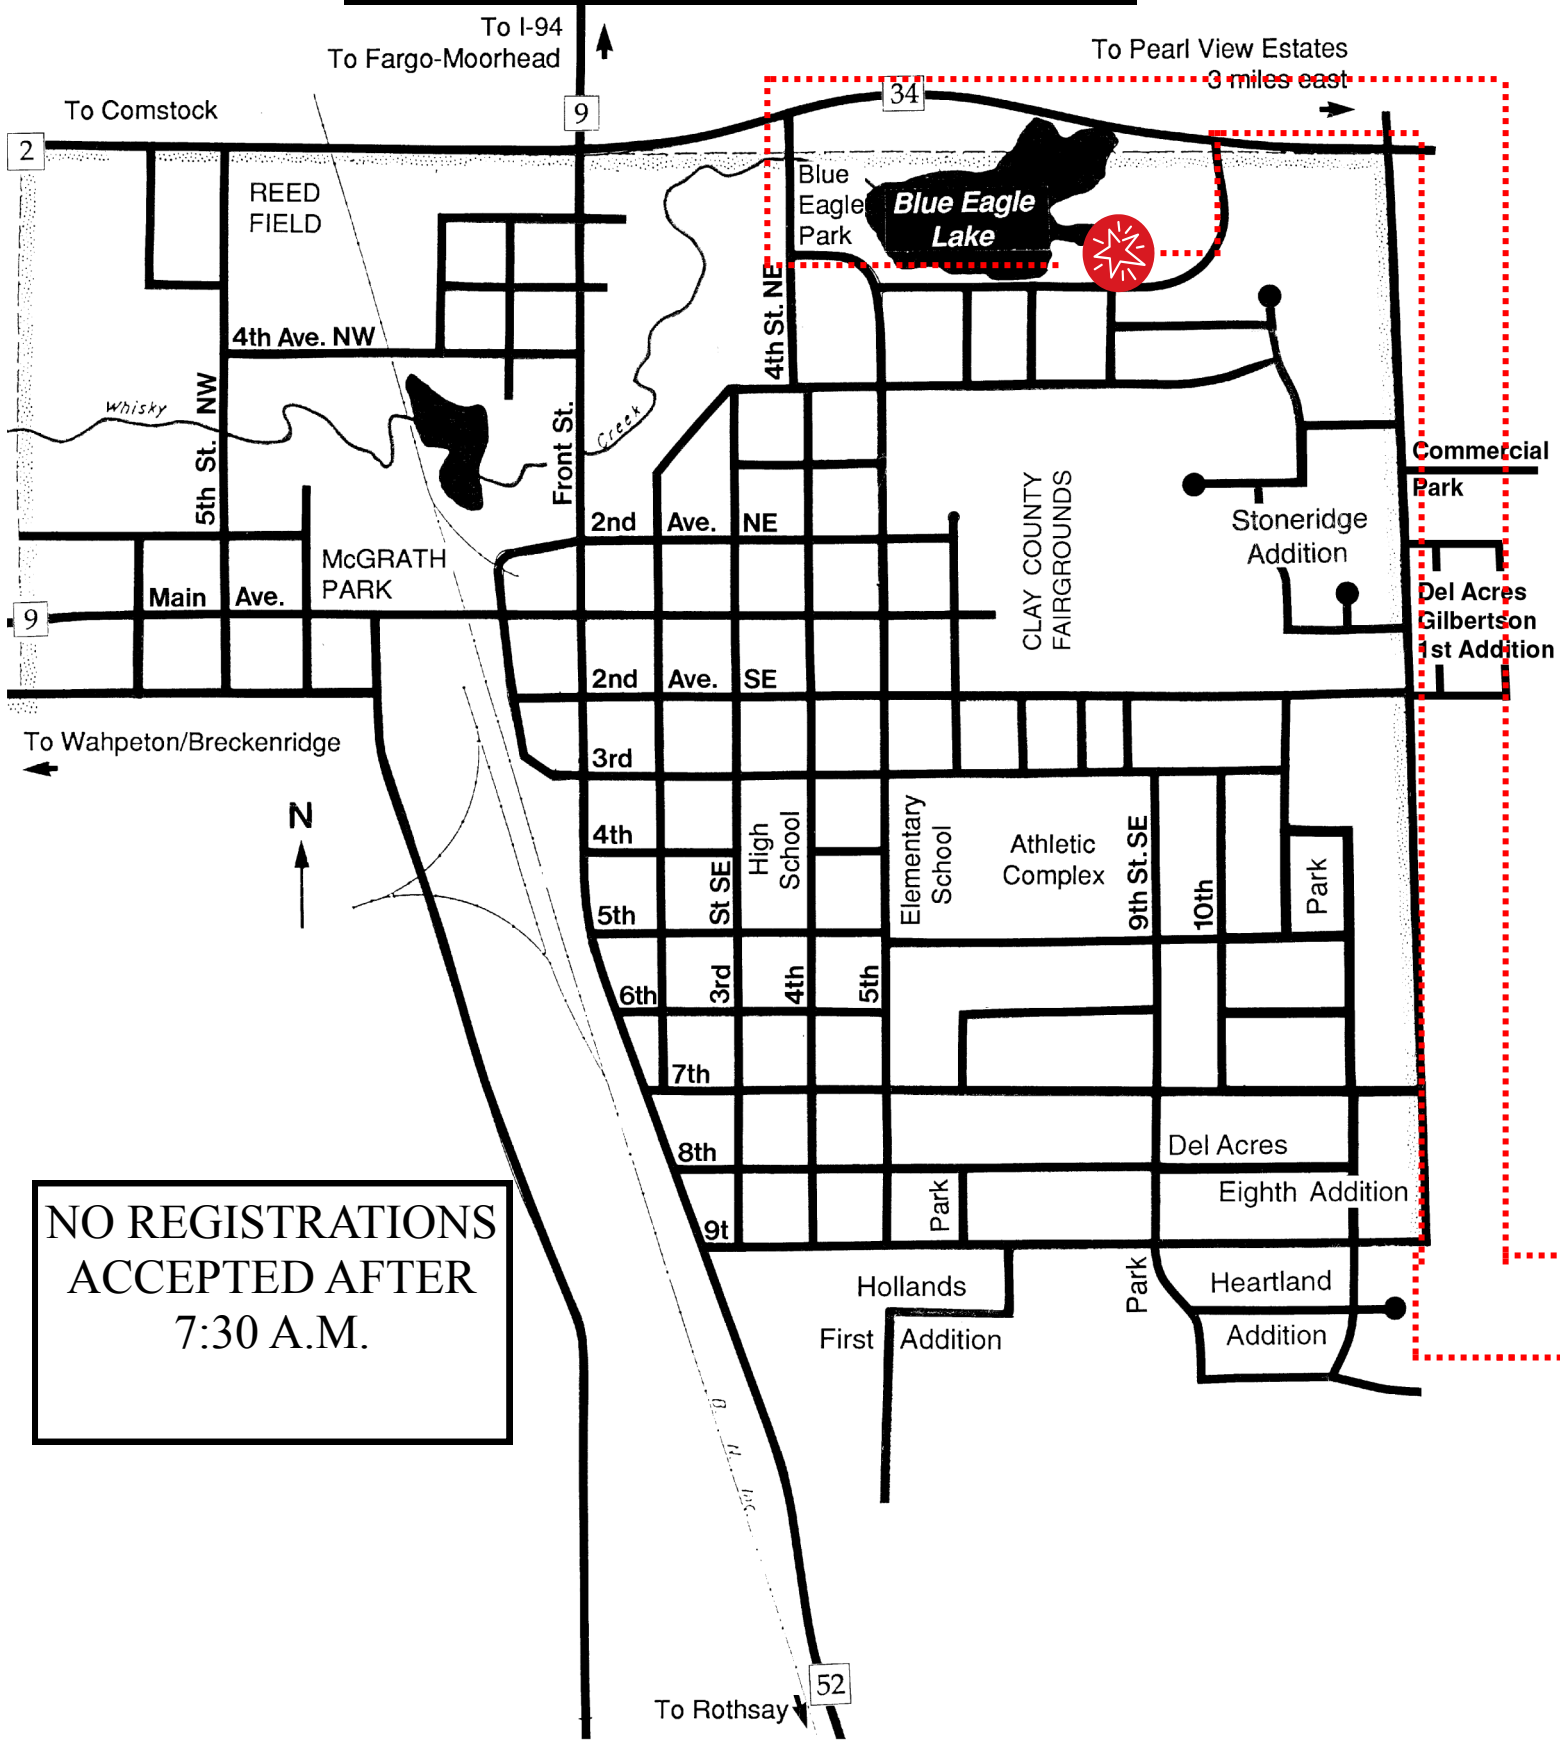

**BARNESVILLE 10K MAP**  
Registration starts at 7:00 a.m.  
Race begins at 8:00 a.m.

**NO REGISTRATIONS  
ACCEPTED AFTER  
7:30 A.M.**